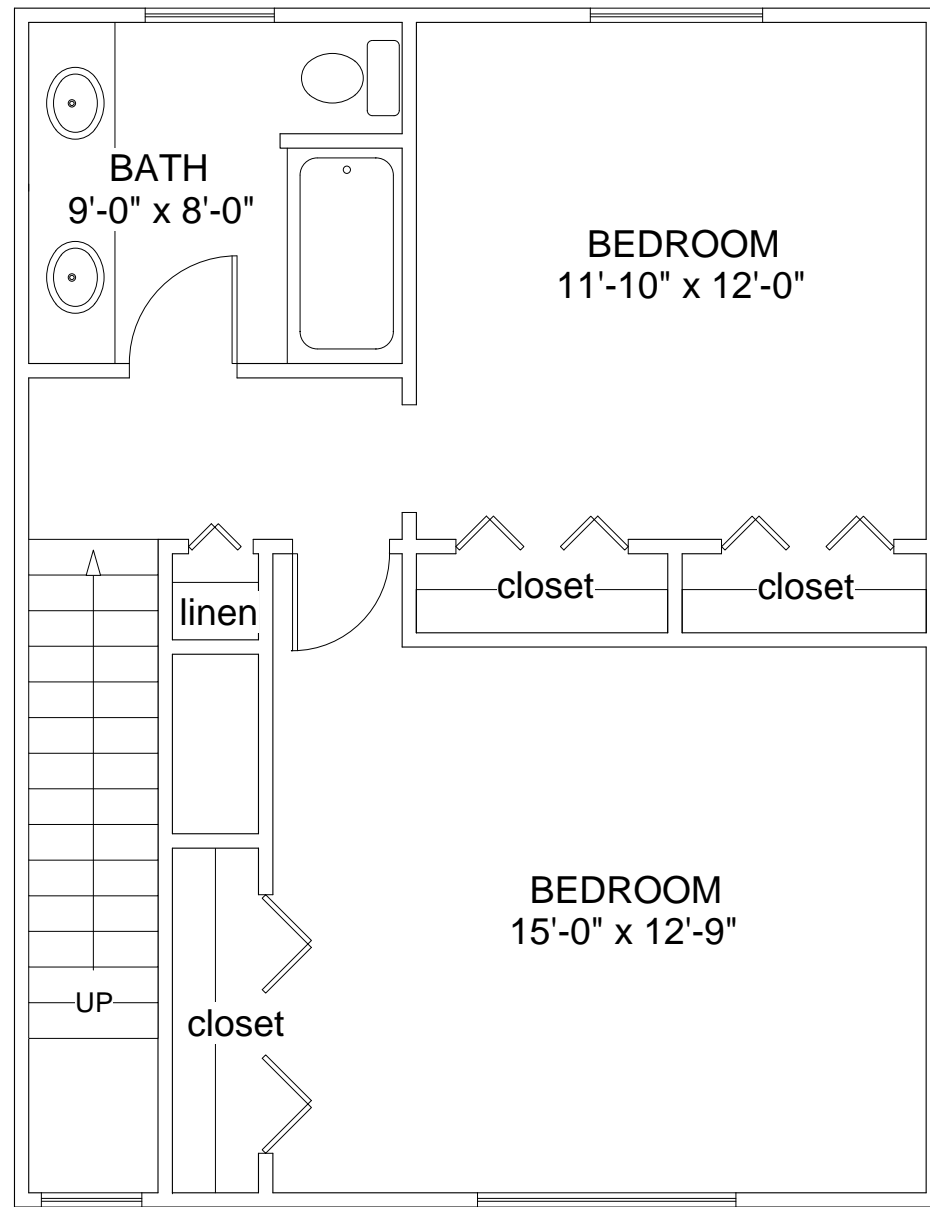

1st Floor

2nd Floor

amber's Starr Townhouses

2 Bedroom TOWNHOUSE

1134 sq ft (Plus basement with laundry area not shown)

3501,3503,3505,3507

P6